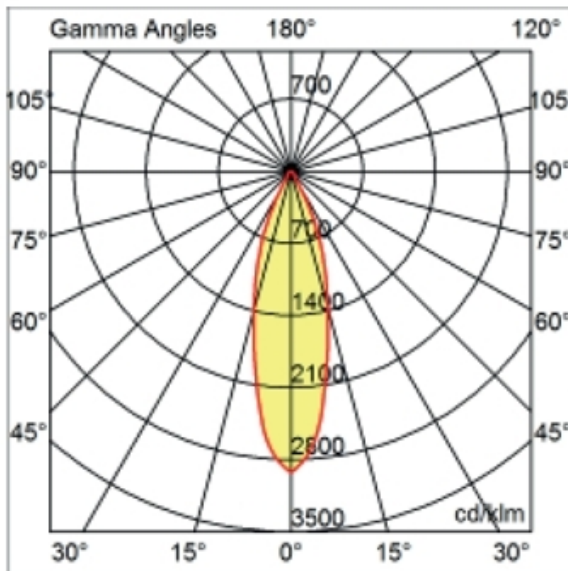

DIXIT RA8 RECESSED

A56077-

PROJECT	
TYPE	
SPECIFIER	
QUANTITY	
DATE	

	DP	DV	
Dimming	Phase	0-10V	
Color Temperature	27K	30K	35K
	2700K	3000K	3500K

Order Example **K°**
L5XXXXXX-DV-30K
0-10V **3000K**

A