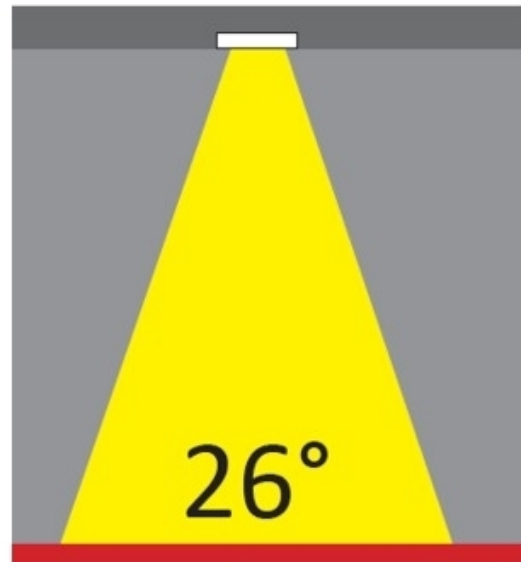

DIXIT RA8 RECESSED

A56077-

PROJECT	
TYPE	
SPECIFIER	
QUANTITY	
DATE	

	DP	DV	
Dimming	Phase	0-10V	
Color Temperature	27K	30K	35K
	2700K	3000K	3500K

Order Example **K°**
L5XXXXXX-DV-30K
0-10V **3000K**

A