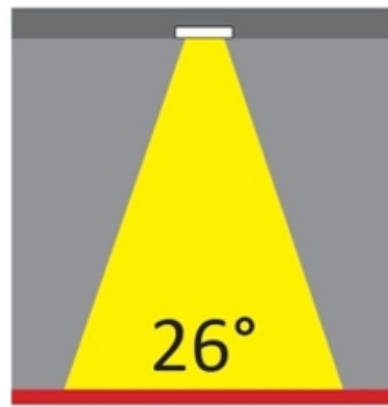

DIXIT RA8 RECESSED

A56069-

PROJECT	
TYPE	
SPECIFIER	
QUANTITY	
DATE	

	DP	DV	
Dimming	Phase	0-10V	
Color Temperature	27K 2700K	30K 3000K	35K 3500K
		40K 4000K	K°

Order Example **K°**
L5XXXXXX-DV-30K
0-10V
3000K